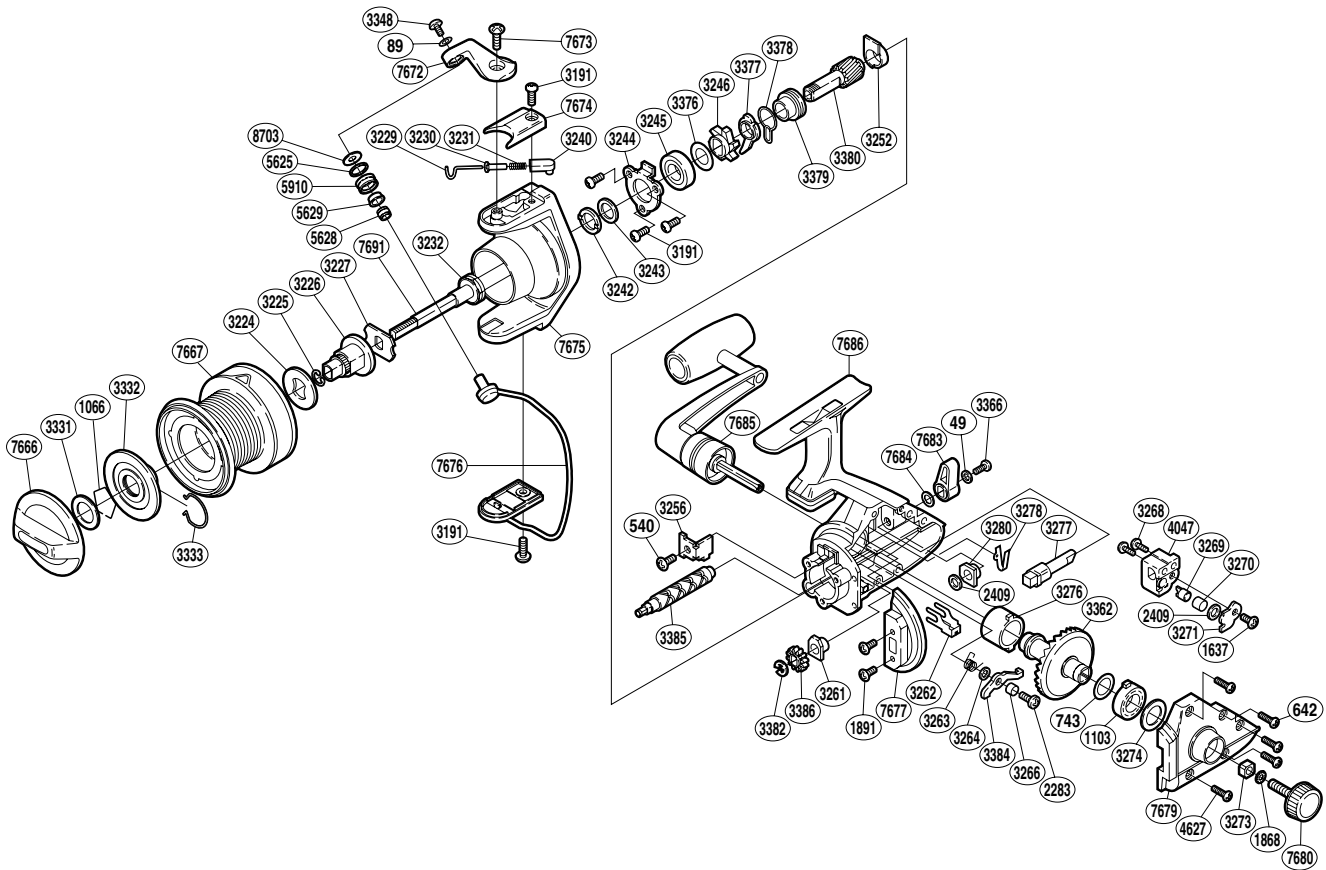

## ALX XS-6000

Part No.	Description	Part No.	Description	Part No.	Description
RD0049	Lock Washer	RD3252	Pinion Gear Bushing	RD3380	Pinion Gear
RD0089	Lock Washer	RD3256	Anti-Reverse Guard	RD3382	"E" Lock
RD0540	Anti-Reverse Guard Screw	RD3261	Worm Shaft Bushing (front)	RD3384	Anti-Reverse Pawl
RD0642	Side Cover Screw (B)	RD3262	Worm Shaft Retainer	RD3385	Worm Shaft
RD0743	Drive Gear Washer	RD3263	Anti-Reverse Pawl Spring	RD3386	Idle Gear
RD1066	Washer Retainer	RD3264	Anti-Reverse Pawl Spacer	RD4047	Oscillating Slider
RD1103	Bushing (A)	RD3266	Anti-Reverse Pawl Support	RD4627	Side Cover Screw (A)
RD1637	Oscillating Retainer Screw	RD3268	Oscillating Slider Screw	RD5625	Line Roller Spacer
RD1868	Handle Lock Washer	RD3269	Oscillating Pawl	RD5628	Line Roller Collar
RD1891	Side Cover Flange Screw	RD3270	Oscillating Slider Bushing	RD5629	Line Roller Bushing
RD2283	Anti-Reverse Pawl Screw	RD3271	Oscillating Pawl Cover	RD5910	Line Roller
RD2409	Spacer	RD3273	Handle Screw Lock	RD7666	Drag Knob
RD3191	Multi-Purpose Screw	RD3274	Bushing Spacer	RD7667	Spool
RD3224	Spool Washer	RD3276	Bushing (B)	RD7672	Bail Arm
RD3225	Spool Supports Retainer	RD3277	Anti-Reverse Cam	RD7673	Bail Arm Screw
RD3226	Spool Support (A)	RD3278	Anti-Reverse Cam Spring	RD7674	Bail Spring Cover
RD3227	Spool Support (B)	RD3280	Worm Shaft Bushing (rear)	RD7675	Rotor
RD3229	Bail Spring Guide (A)	RD3331	Drag Knob Washer	RD7676	Bail Assembly
RD3230	Bail Spring Bushing	RD3332	Spool Drag Disk	RD7677	Side Cover Flange
RD3231	Bail Spring	RD3333	Drag Disk Retainer	RD7679	Side Cover
RD3232	Rotor Nut	RD3348	Line Roller Screw	RD7680	Handle Screw Cap
RD3240	Bail Spring Guide (B)	RD3362	Drive Gear	RD7683	Anti-Reverse Lever
RD3242	Rotor Washer	RD3366	Anti-Reverse Lever Screw	RD7684	Spacer
RD3243	Rotor Spacer	RD3376	Spacer	RD7685	Handle Assembly
RD3244	Bearing Retainer	RD3377	Anti-Reverse Lock Out	RD7686	Body
RD3245	Ball Bearing	RD3378	Anti-Reverse Lock Out Spring	RD7691	Main Shaft
RD3246	Anti-Reverse Ratchet	RD3379	Lock Out Spring Holder	RD8703	Line Roller Washer